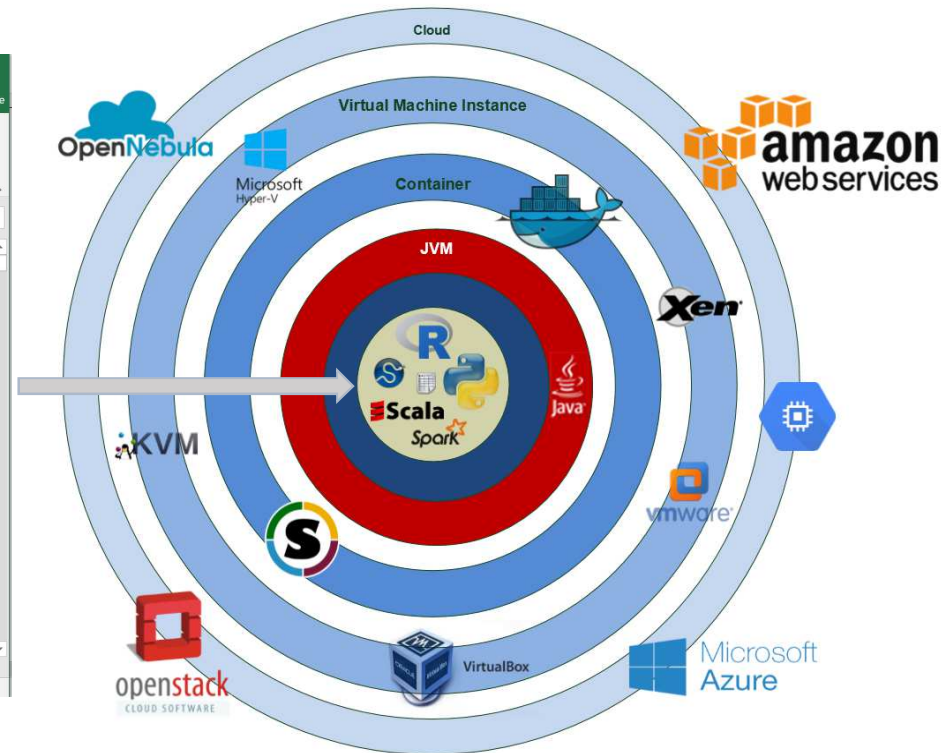

RosettaHUB

towards a global hub for reproducible and collaborative open data science

Villetaneuse

5th July 2017

Latifa Bouabdillah

latifa@rosettahub.com

What is RosettaHUB?

- The RosettaHUB platform and hub connects the dots between **clouds, containers, research software, real-time collaboration frameworks** and **social portals**.
- It delivers a **virtual environment**, an **API** and a **marketplace** that foster **usability, reproducibility, shareability** and **auditability** at all layers of interactions between scientists and the research tools and infrastructures.

Share Access With
 Group: I1&F Console:
 Session Duration: 3600 sec.

AWS Safeguards
 Autostop Idle Machines:
 Stop After: 170 minutes Without Activity
 Change Autostop Timeout

Usability: meta cloud and converged infrastructures

Usability: meta kernels and converged computing environments

Usability: Take the compute to the data, remote control from the desktop tools

Usability: Mobile-centric architectures and interaction design, Data Science on the iPad

Reproducibility, Docker, Singularity & converged CloudFormation

Shareability, Everything-as-a-URL & ubiquitous real-time-collaboration

Screenshot of the RosettaHub management console showing a workbench with a scatter plot, a line chart, and a data table.