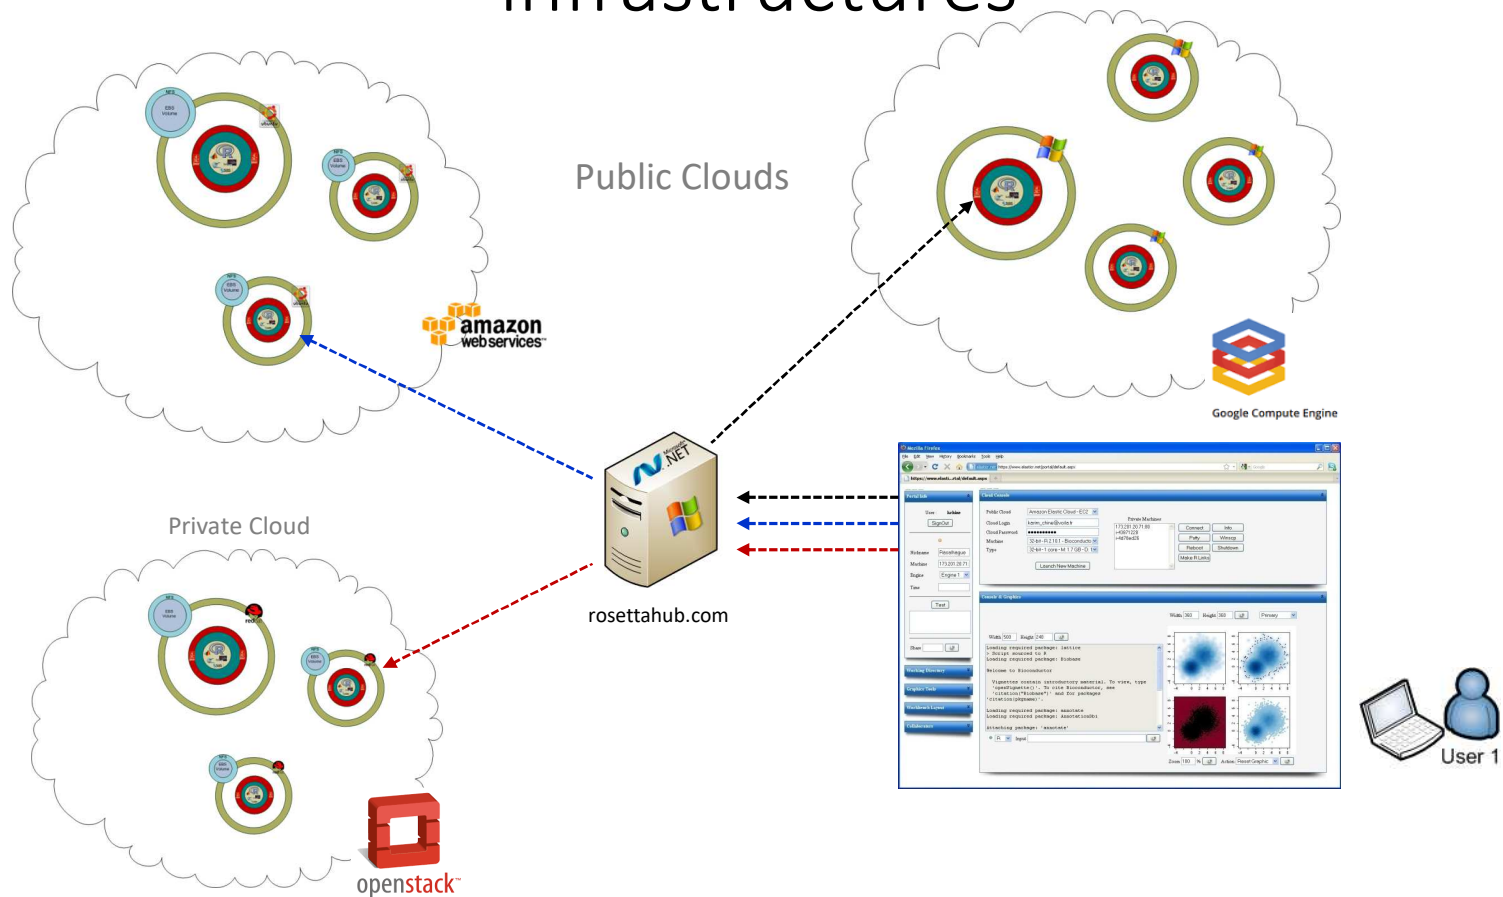

RosettaHUB

towards a global hub for reproducible and collaborative open data science

Villetaneuse

5th July 2017

Latifa Bouabdillah

latifa@rosettahub.com

What is RosettaHUB?

- The RosettaHUB platform and hub connects the dots between **clouds, containers, research software, real-time collaboration frameworks** and **social portals**.
- It delivers a **virtual environment**, an **API** and a **marketplace** that foster **usability, reproducibility, shareability** and **auditability** at all layers of interactions between scientists and the research tools and infrastructures.

Monthly Spending

Month	Spending
Previous	~100
Current	~100

AWS Interactive Access
 Go To Aws Console
 1x New Tab (Please enable popup windows)

AWS 1-Click Access
 Show 1-Click Tokens

AWS Programmatic Access
 Show AWS Apl Keys

Share Access With
 Group: I1&F Console:
 Session Duration: 3600 sec.

AWS Safeguards
 Autostop Idle Machines:
 Stop After: 170 minutes Without Activity
 Change Autostop Timeout

Usability: meta cloud and converged infrastructures

Reproducibility, Docker, Singularity & converged CloudFormation

Shareability, Everything-as-a-URL & ubiquitous real-time-collaboration

Screenshot of the RosettaHub management console showing a workbench with a scatter plot, a line chart, and a data table.