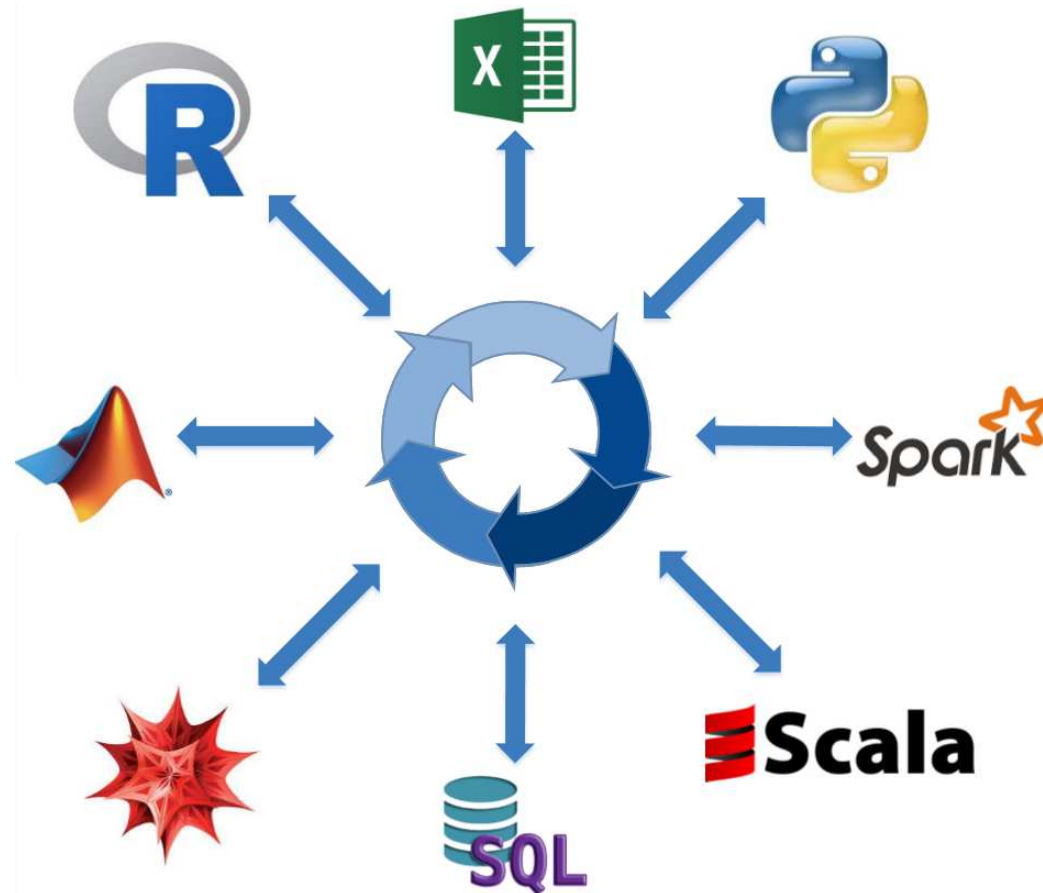

Usability: meta kernels and converged computing environments