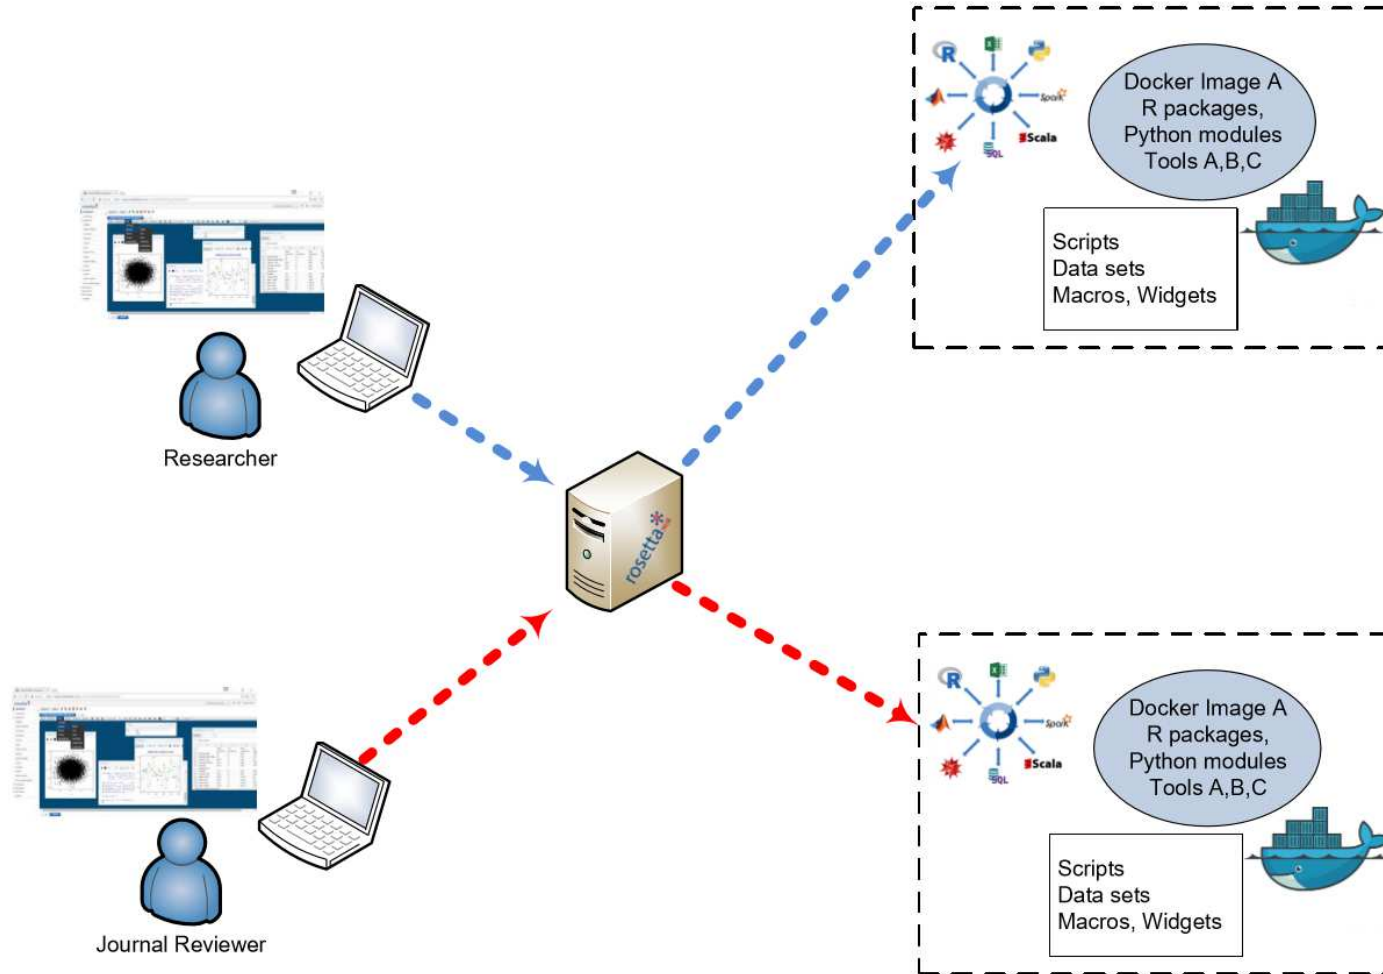

RosettaHUB

towards a global hub for reproducible and collaborative open data science

Villetaneuse

5th July 2017

Latifa Bouabdillah

latifa@rosettahub.com

What is RosettaHUB?

- The RosettaHUB platform and hub connects the dots between **clouds, containers, research software, real-time collaboration frameworks** and **social portals**.
- It delivers a **virtual environment**, an **API** and a **marketplace** that foster **usability, reproducibility, shareability** and **auditability** at all layers of interactions between scientists and the research tools and infrastructures.

Usability: meta kernels and converged computing environments

Usability: Take the compute to the data, remote control from the desktop tools

Usability: Mobile-centric architectures and interaction design, Data Science on the iPad

Reproducibility, Docker, Singularity & converged CloudFormation

Shareability, Everything-as-a-URL & ubiquitous real-time-collaboration

Screenshot of the RosettaHub management console showing a workbench with a scatter plot, a line chart, and a data table.