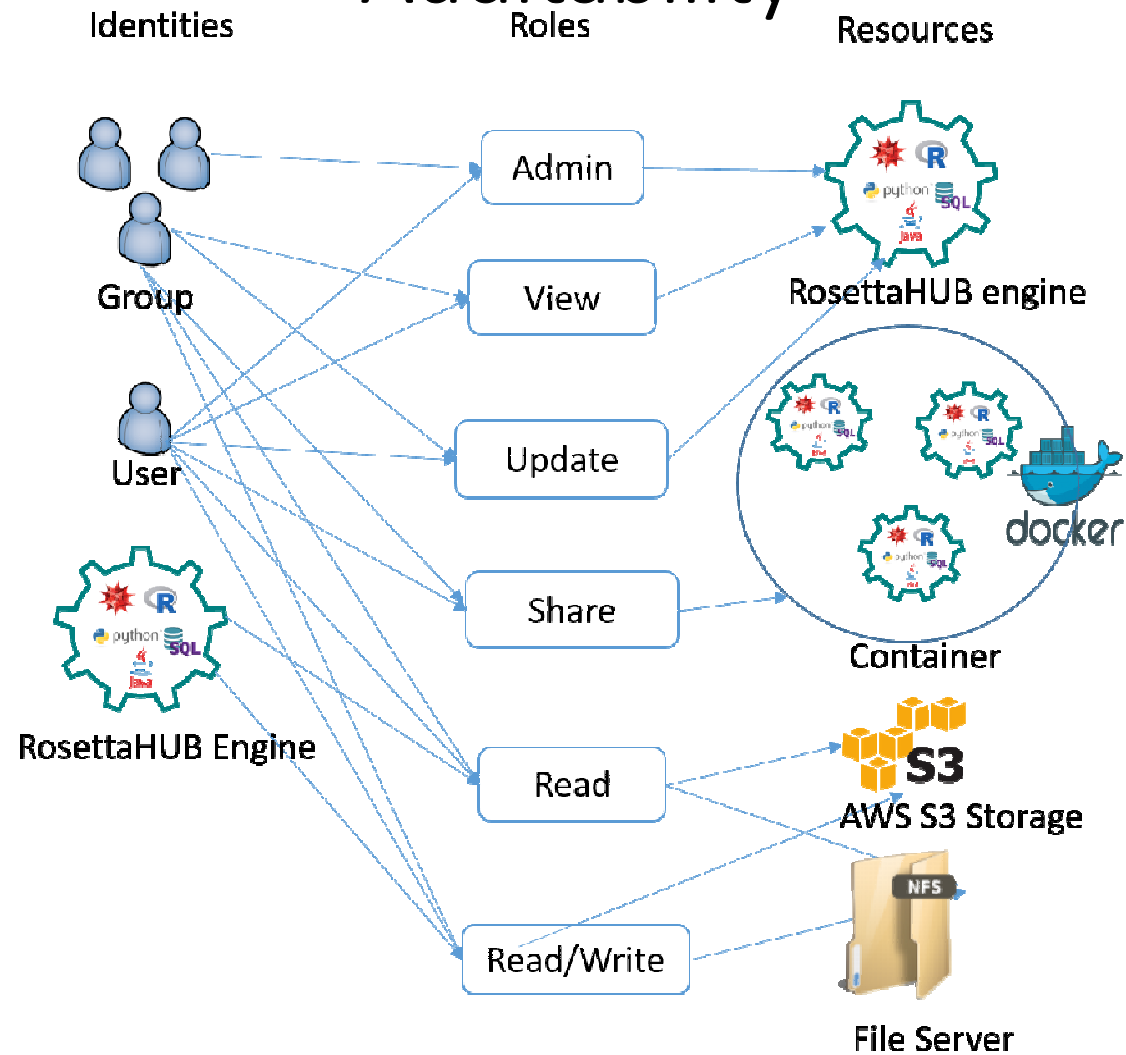

Auditability