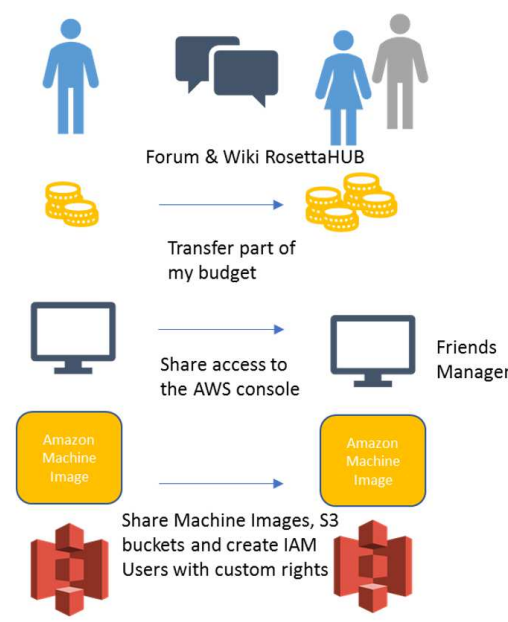

RosettaHUB / AWS Educate

rosettaHUB Federation Console | cpcoc.insat

User Details
CPOC at INSAT
Account **enabled**
Resources
Machines Running: 0 Stopped: 0
Volumes: 0 GB Snapshots: 8 GB
Updated on Mar 19, 2017 2:50:53 PM
Budget
Spent: $15.35 Remaining: $184.61
Updated on Mar 19, 2017 1:45:28 PM
Budget: $200

Monthly Spending

Month	Spending
Previous	~15
Current	~15

Share Budget With
Choose Transfer Recipient

Institution Details
Institut National des Sciences Appliquées et de Technologie
Account **enabled** Educators: 29 Students: 288
Resources
Machines Running: 3 Stopped: 30
Volumes: 962 GB Snapshots: 54 GB
Updated on Mar 19, 2017 2:50:53 PM
Budget
Spent: $267.85 Remaining: $28282.15
Updated on Mar 19, 2017 1:45:28 PM
Total Budget: $28500 Overclocking $0

Monthly Spending

Month	Spending
Previous	~100
Current	~100

AWS Interactive Access
Go To Aws Console
1x New Tab (Please enable popup windows)

AWS 1-Click Access
Show 1-Click Tokens

AWS Programmatic Access
Show AWS Apl Keys

Share Access With
Group: I1&F Console: ☐
Session Duration: 3600 sec.

AWS Safeguards
Autostop Idle Machines: ☒
Stop After: 170 minutes Without Activity
Change Autostop Timeout