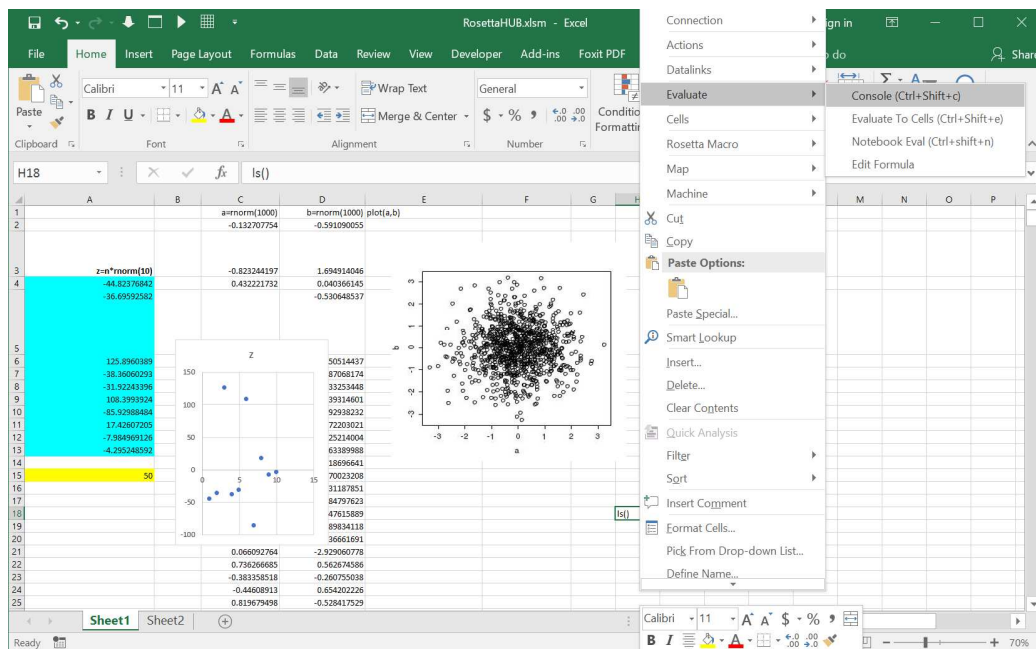

Usability: Take the compute to the data, remote control from the desktop tools